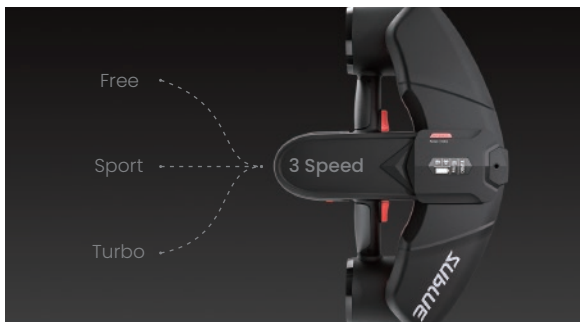

Sublue owns
over 190 patents

Max Speed
2 m/s

Battery Life
60 min

40 m

Waterproof Down
to 40 m

One-Handed
Operation

Low Battery
Alert

OLED
Display

Photographic
Base Plate

3 Gears Speed Switch

Switch gears by pushing the button to experience the thrill of 'riding' easily and quickly in the sea.

Free model: 1m/s(2.24mph)

Sport model: 1.5m/s(3.36mph)

Turbo model: 2 m/s (4.47 mph)

60 Minutes Battery Life

Battery life lasts for 60 minutes in regular use.

Dive Deep

Navbow adopts the industry-leading sealing technology that ensures working depth of 40 meters(131ft).

One-Handed Operation

The one-handed operation mode provides the opportunity to professionals who can dive deeper with a D-ring buckle and a single hand operation lanyard to connect the body to the Navbow.

OLED Display

The OLED screen displays the speed gear, battery life and hand operation mode.